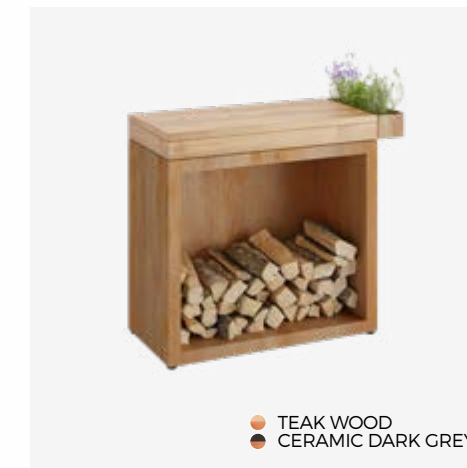

OFYR BUTCHER BLOCK STORAGE CORTEN 90