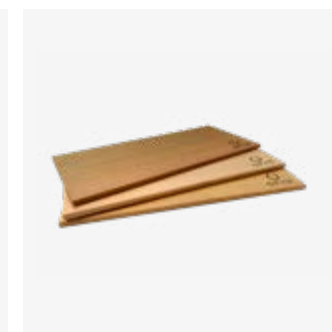

RECOMMENDED ACCESSORIES / EMPFOHLENES ZUBEHÖR

186 | Cooler

208 | Wood Bag

212 | Knife and Fork Set

206 | Oil Can

178 | Leather Apron Black

210 | Cedar Wood Planks