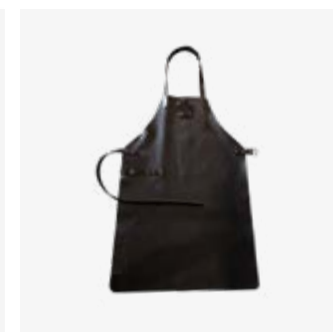

RECOMMENDED ACCESSORIES / EMPFOHLENES ZUBEHÖR

186 | Cooler

208 | Wood Bag

212 | Knife and Fork Set

206 | Oil Can

178 | Leather Apron Black

210 | Cedar Wood Planks