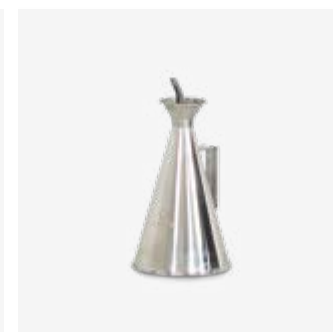

RECOMMENDED ACCESSORIES / EMPFOHLENES ZUBEHÖR

186 | Cooler

208 | Wood Bag

212 | Knife and Fork Set

206 | Oil Can

178 | Leather Apron Black

210 | Cedar Wood Planks